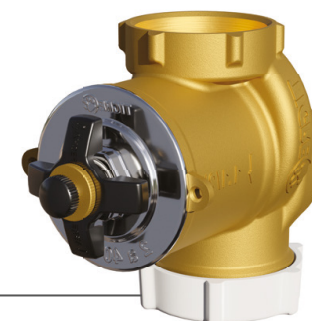

METAIS COMPLEMENTOS
LINHA BASE

BASE MONOCOMANDO CHUVEIRO
REF. B-2993
CPD 2786